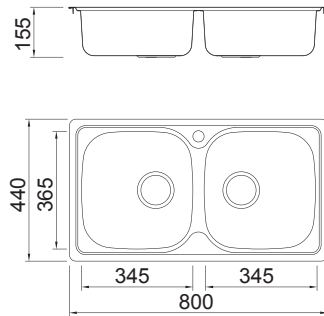

## Muster 60

External size: 600x500mm

Bowl size: 520x430mm

Depth: 240mm

Package: 5pcs

Supply with valve & pipe and  
topmount brackets

**UP0301600**

## Muster 76

External size: 760x460mm

Bowl size: 315x375mm-2

Depth: 180mm

Package: 1pc

Supply with valve & pipe and  
topmount brackets

**UP0301760**

## Muster 80

External size: 800x435mm

Bowl size: 405x355/280x315mm

Depth: 210mm

Package: 1pc

Supply with valve & pipe and  
topmount brackets

**UP0301800**

## Muster 81

External size: 800x440mm

Bowl size: 345x365mm-2

Depth: 155mm

Package: 1pc

Supply with valve & pipe and  
topmount brackets

**UP0301810**