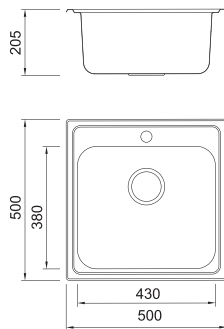

External size: 540x440mm

Bowl size: 500x400mm

Depth: 200mm

Radius: 10mm

Package: 1pc

Supply with valve & pipe and  
undermount brackets

**UC0102540**

Supply with above accessories  
and extra top-mount brackets

## Muster 41

External size: 410x440mm

Bowl size: 330x300mm

Depth: 170mm

Package: 5pcs

Supply with valve & pipe and  
topmount brackets

**UP0301410**

## Muster 50

External size: 500x500mm

Bowl size: 430x380mm

Depth: 200mm

Package: 5pcs

Supply with valve & pipe and  
topmount brackets

**UP0301500**

## Muster 57

External size: 570x460mm

Bowl size: 500x390mm

Depth: 200mm

Package: 5pcs

Supply with valve & pipe and  
topmount brackets

**UP0301570**