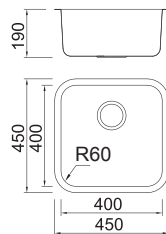

# Lake

The Lake series offers a perfect combination of high-end quality, modern, fashionable, functional and the practical.

**Lake 39**

External size: 390x450mm

Bowl size: 340x400mm

Depth: 185mm

Radius: 60mm

**Lake 45**

External size: 450x450mm

Bowl size: 400x400mm

Depth: 190mm

Radius: 60mm

Package: 5pcs

---

Supply with valve & pipe and  
undermount brackets

**UP0102450**

---

Supply with above accessories  
and extra top-mount brackets

**UP0101450**

---

**Lake 50**

External size: 500x450mm

Bowl size: 450x400mm

## Lake 58

External size: 580x450mm

Bowl size: 340x400/170x300mm

Depth: 185/120mm

Radius: 60mm

Package: 5pcs

---

Supply with valve & pipe and  
undermount brackets