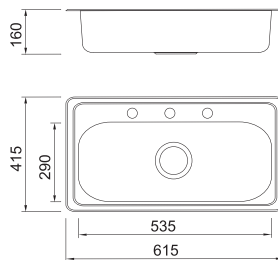

## Muster 50

External size: 500x500mm

Bowl size: 430x380mm

Depth: 200mm

Package: 5pcs

Supply with valve & pipe and  
topmount brackets

**UP0301500**

## Muster 57

External size: 570x460mm

Bowl size: 500x390mm

Depth: 200mm

Package: 5pcs

Supply with valve & pipe and  
topmount brackets

**UP0301570**

## Muster 60

External size: 600x500mm

Bowl size: 520x430mm

Depth: 240mm

Package: 5pcs

Supply with valve & pipe and  
topmount brackets

**UP0301600**

## Muster 61

External size: 615x415mm

Bowl size: 535x290mm

Depth: 160mm

Package: 5pcs

Supply with valve & pipe and  
topmount brackets

**UP0301615**