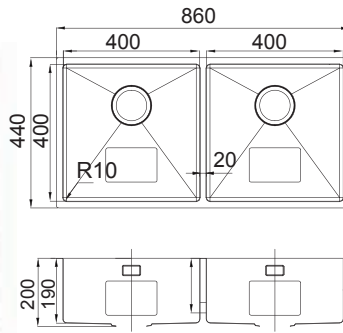

**UP0102590**

---

Supply with above accessories  
and extra top-mount brackets

**UP0101590**

---

**Lake 75**

External size: 750x440mm

Bowl size: 340x400mm-2

External size: 540x440mm

Bowl size: 500x400mm

Depth: 200mm

Radius: 10mm

Package: 1pc

Supply with valve & pipe and  
undermount brackets

**UC0102540**

Supply with above accessories  
and extra top-mount brackets

**UC0101540**

**Box 74**

External size: 740x440mm

Bowl size: 700x400mm

Depth: 200mm

Radius: 10mm

Package: 1pc

Supply with valve & pipe and  
undermount brackets

## Box 86

External size: 860x440mm

Bowl size: 400x400mm-2

Depth: 200mm

Radius: 10mm

Package: 1pc

---

Supply with valve & pipe and  
undermount brackets