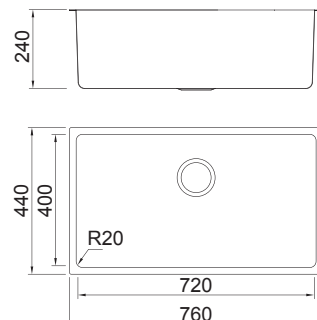

## Grant 49

External size: 490x440mm

Bowl size: 450x400mm

Depth: 200mm

Radius: 20mm

Package: 5pcs

---

Supply with valve & pipe and  
undermount brackets

**UP0202490**

---

Supply with above accessories  
and extra top-mount brackets

**UP0201490**

---

**Grant 54**

External size: 540x440mm

Bowl size: 500x400mm

External size: 660x440mm

Bowl size: 620x400mm

Depth: 220mm

Radius: 20mm

Package: 5pcs

Supply with valve & pipe and undermount brackets

**UP0202660**

Supply with above accessories and extra top-mount brackets

**UP0201660**

**Grant 76**

External size: 760x440mm

Bowl size: 720x400mm

Depth: 240mm

Radius: 20mm

Package: 5pcs

Supply with valve & pipe and undermount brackets