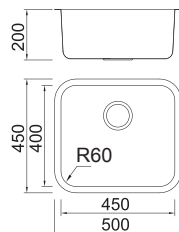

# Lake

The Lake series offers a perfect combination of high-end quality, modern, fashionable, functional and the practical.

**Lake 39**

External size: 390x450mm

Bowl size: 340x400mm

Depth: 185mm

Radius: 60mm

**Lake 45**

External size: 450x450mm

Bowl size: 400x400mm

Depth: 190mm

Radius: 60mm

Package: 5pcs

---

Supply with valve & pipe and  
undermount brackets

**UP0102450**

---

Supply with above accessories  
and extra top-mount brackets

**UP0101450**

---

**Lake 50**

External size: 500x450mm

Bowl size: 450x400mm

## Lake 55

External size: 550x450mm

Bowl size: 500x400mm

Depth: 200mm

Radius: 60mm

Package: 5pcs

---

Supply with valve & pipe and  
undermount brackets