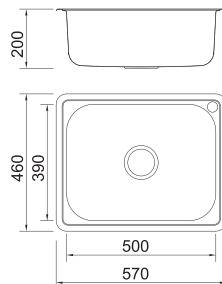

## Muster 41

External size: 410x440mm

Bowl size: 330x300mm

Depth: 170mm

Package: 5pcs

Supply with valve & pipe and  
topmount brackets

**UP0301410**

## Muster 50

External size: 500x500mm

Bowl size: 430x380mm

Depth: 200mm

Package: 5pcs

Supply with valve & pipe and  
topmount brackets

**UP0301500**

## Muster 57

External size: 570x460mm

Bowl size: 500x390mm

Depth: 200mm

Package: 5pcs

Supply with valve & pipe and  
topmount brackets

**UP0301570**

## Muster 60

External size: 600x500mm

Bowl size: 520x430mm

Depth: 240mm

Package: 5pcs

Supply with valve & pipe and  
topmount brackets

**UP0301600**