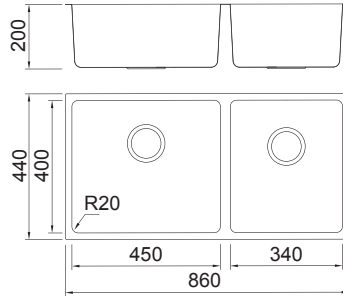

## Grant 65

External size: 650x440mm

Bowl size: 400x400/180x400mm

Depth: 200mm

Radius: 20mm

Package: 1pc

Supply with valve & pipe and undermount brackets

**UP0202650**

Supply with valve & pipe and  
undermount brackets

**UP0202700**

Supply with above accessories  
and extra top-mount brackets

**UP0201700**

**Grant 75**

External size: 750x440mm

Bowl size: 340x400mm-2

Depth: 195mm

Bowl size: 400x400/340x400mm

Depth: 200mm

Radius: 20mm

Package: 1pc

Supply with valve & pipe and  
undermount brackets

**UP0202810**

Supply with above accessories  
and extra top-mount brackets

**UP0201810**

## Grant 86

External size: 860x440mm

Bowl size: 450x400/340x400mm

Depth: 200mm

Radius: 20mm

Package: 1pc

---

Supply with valve & pipe and  
undermount brackets