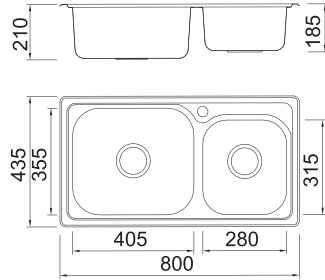

## Muster 60

External size: 600x500mm

Bowl size: 520x430mm

Depth: 240mm

Package: 5pcs

Supply with valve & pipe and  
topmount brackets

**UP0301600**

## Muster 61

External size: 615x415mm

Bowl size: 535x290mm

Depth: 160mm

Package: 5pcs

Supply with valve & pipe and  
topmount brackets

**UP0301615**

## Muster 76

External size: 760x460mm

Bowl size: 315x375mm-2

Depth: 180mm

Package: 1pc

Supply with valve & pipe and  
topmount brackets

**UP0301760**

## Muster 80

External size: 800x435mm

Bowl size: 405x355/280x315mm

Depth: 210mm

Package: 1pc

Supply with valve & pipe and  
topmount brackets

**UP0301800**