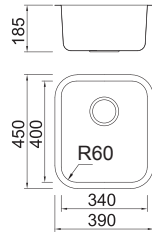

## Grant 91

External size: 910x440mm

Bowl size: 500x400/340x400mm

Depth: 200mm

Radius: 20mm

Package: 1pc

---

Supply with valve & pipe and  
undermount brackets

## Optional accessories

**Cutting board**  
240x430x20mm  
**UPAC01**

**COLANDER**  
260x380x10mm  
**UPAC02**

**COLANDER**  
95x300x85mm  
**UPAC12**

# Lake

The Lake series offers a perfect combination of high-end quality, modern, fashionable, functional and the practical.

**Lake 39**

External size: 390x450mm

Bowl size: 340x400mm

Depth: 185mm

Radius: 60mm

**UP0102450**

---

Supply with above accessories  
and extra top-mount brackets

**UP0101450**

---

**Lake 50**

External size: 500x450mm

Bowl size: 450x400mm