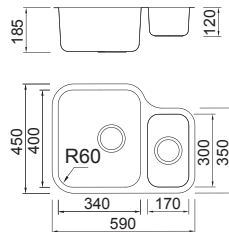

**UP0102450**

---

Supply with above accessories  
and extra top-mount brackets

**UP0101450**

---

**Lake 50**

External size: 500x450mm

Bowl size: 450x400mm

## Lake 58

External size: 580x450mm

Bowl size: 340x400/170x300mm

Depth: 185/120mm

Radius: 60mm

Package: 5pcs

---

Supply with valve & pipe and  
undermount brackets

## Lake 59

External size: 590x450mm

Bowl size: 340x400/170x300mm

Depth: 185/120mm

Radius: 60mm

Package: 5pcs

---

Supply with valve & pipe and  
undermount brackets

**UP0102590**

---

Supply with above accessories  
and extra top-mount brackets

**UP0101590**

---

**Lake 75**

External size: 750x440mm

Bowl size: 340x400mm-2