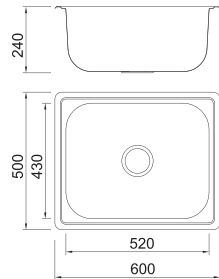

## Muster 50

External size: 500x500mm

Bowl size: 430x380mm

Depth: 200mm

Package: 5pcs

Supply with valve & pipe and  
topmount brackets

**UP0301500**

## Muster 57

External size: 570x460mm

Bowl size: 500x390mm

Depth: 200mm

Package: 5pcs

Supply with valve & pipe and  
topmount brackets

**UP0301570**

## Muster 60

External size: 600x500mm

Bowl size: 520x430mm

Depth: 240mm

Package: 5pcs

Supply with valve & pipe and  
topmount brackets

**UP0301600**

## Muster 61

External size: 615x415mm

Bowl size: 535x290mm

Depth: 160mm

Package: 5pcs

Supply with valve & pipe and  
topmount brackets

**UP0301615**