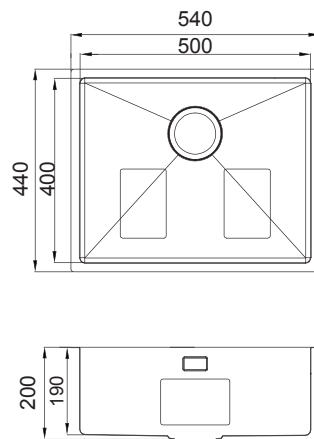

**UP0102590**

---

Supply with above accessories  
and extra top-mount brackets

**UP0101590**

---

**Lake 75**

External size: 750x440mm

Bowl size: 340x400mm-2

# Box

Experience the charm of authenticity and elevate your home with our handcrafted sinks, where each piece tells a unique story of craftsmanship and style.

**Box 44**

External size: 440x440mm

Bowl size: 400x400mm

External size: 540x440mm

Bowl size: 500x400mm

Depth: 200mm

Radius: 10mm

Package: 1pc

Supply with valve & pipe and  
undermount brackets

**UC0102540**

Supply with above accessories  
and extra top-mount brackets

**UC0101540**

**Box 74**

External size: 740x440mm

Bowl size: 700x400mm

Depth: 200mm

Radius: 10mm

Package: 1pc

Supply with valve & pipe and  
undermount brackets