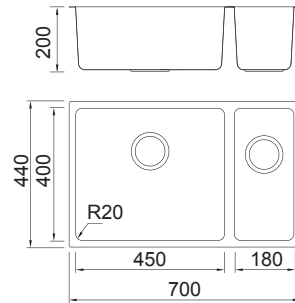

## Grant 59

External size: 590x440mm

Bowl size: 340x400/180x400mm

Depth: 200mm

Radius: 20mm

Package: 1pc

Supply with valve & pipe and undermount brackets

**UP0202590**

## Grant 65

External size: 650x440mm

Bowl size: 400x400/180x400mm

Depth: 200mm

Radius: 20mm

Package: 1pc

Supply with valve & pipe and undermount brackets

**UP0202650**

Supply with above accessories and extra top-mount brackets

**UP0201650**

**Grant 70**

External size: 700x440mm

Bowl size: 450x400/180x400mm

Depth: 200mm

Radius: 20mm

Package: 1pc

Supply with valve & pipe and  
undermount brackets

**UP0202700**

Supply with above accessories  
and extra top-mount brackets

**UP0201700**

**Grant 75**

External size: 750x440mm

Bowl size: 340x400mm-2

Depth: 195mm