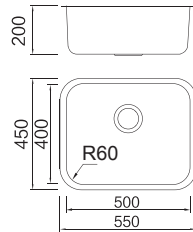

# Lake

The Lake series offers a perfect combination of high-end quality, modern, fashionable, functional and the practical.

**Lake 39**

External size: 390x450mm

Bowl size: 340x400mm

Depth: 185mm

Radius: 60mm

**Lake 45**

External size: 450x450mm

Bowl size: 400x400mm

Depth: 190mm

Radius: 60mm

Package: 5pcs

---

Supply with valve & pipe and  
undermount brackets

**UP0102450**

---

Supply with above accessories  
and extra top-mount brackets

**UP0101450**

---

**Lake 50**

External size: 500x450mm

Bowl size: 450x400mm

## Lake 55

External size: 550x450mm

Bowl size: 500x400mm

Depth: 200mm

Radius: 60mm

Package: 5pcs

---

Supply with valve & pipe and  
undermount brackets