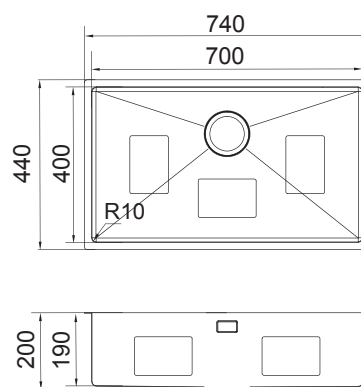

**UP0102590**

---

Supply with above accessories  
and extra top-mount brackets

**UP0101590**

---

**Lake 75**

External size: 750x440mm

Bowl size: 340x400mm-2

# Box

Experience the charm of authenticity and elevate your home with our handcrafted sinks, where each piece tells a unique story of craftsmanship and style.

**Box 44**

External size: 440x440mm

Bowl size: 400x400mm

External size: 540x440mm

Bowl size: 500x400mm

Depth: 200mm

Radius: 10mm

Package: 1pc

Supply with valve & pipe and  
undermount brackets

**UC0102540**

Supply with above accessories  
and extra top-mount brackets

**UC0101540**

**Box 74**

External size: 740x440mm

Bowl size: 700x400mm

Depth: 200mm

Radius: 10mm

Package: 1pc

Supply with valve & pipe and  
undermount brackets