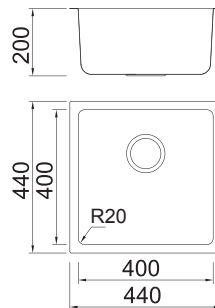

## Grant 38

External size: 380x440mm

Bowl size: 340x400mm

Depth: 195mm

Radius: 20mm

Package: 5pcs

---

Supply with valve & pipe and  
undermount brackets

## Grant 44

External size: 440x440mm

Bowl size: 400x400mm

Depth: 200mm

Radius: 20mm

Package: 5pcs

---

Supply with valve & pipe and  
undermount brackets

**UP0202490**

---

Supply with above accessories  
and extra top-mount brackets

**UP0201490**

---

**Grant 54**

External size: 540x440mm

Bowl size: 500x400mm

External size: 660x440mm

Bowl size: 620x400mm

Depth: 220mm

Radius: 20mm

Package: 5pcs

Supply with valve & pipe and undermount brackets

**UP0202660**

Supply with above accessories and extra top-mount brackets