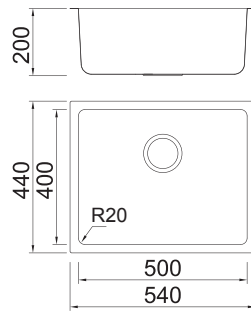

## Grant 38

External size: 380x440mm

Bowl size: 340x400mm

Depth: 195mm

Radius: 20mm

Package: 5pcs

---

Supply with valve & pipe and  
undermount brackets

## Grant 49

External size: 490x440mm

Bowl size: 450x400mm

Depth: 200mm

Radius: 20mm

Package: 5pcs

---

Supply with valve & pipe and  
undermount brackets

**UP0202490**

---

Supply with above accessories  
and extra top-mount brackets

**UP0201490**

---

**Grant 54**

External size: 540x440mm

Bowl size: 500x400mm

External size: 660x440mm

Bowl size: 620x400mm

Depth: 220mm

Radius: 20mm

Package: 5pcs

Supply with valve & pipe and undermount brackets

**UP0202660**

Supply with above accessories and extra top-mount brackets