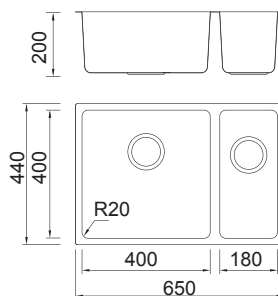

**UP0202490**

---

Supply with above accessories  
and extra top-mount brackets

**UP0201490**

---

**Grant 54**

External size: 540x440mm

Bowl size: 500x400mm

External size: 660x440mm

Bowl size: 620x400mm

Depth: 220mm

Radius: 20mm

Package: 5pcs

Supply with valve & pipe and undermount brackets

**UP0202660**

Supply with above accessories and extra top-mount brackets

## Grant 59

External size: 590x440mm

Bowl size: 340x400/180x400mm

Depth: 200mm

Radius: 20mm

Package: 1pc

Supply with valve & pipe and undermount brackets

**UP0202590**

## Grant 65

External size: 650x440mm

Bowl size: 400x400/180x400mm

Depth: 200mm

Radius: 20mm

Package: 1pc

Supply with valve & pipe and undermount brackets

**UP0202650**