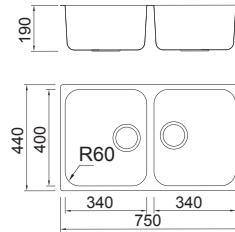

## Lake 58

External size: 580x450mm

Bowl size: 340x400/170x300mm

Depth: 185/120mm

Radius: 60mm

Package: 5pcs

---

Supply with valve & pipe and  
undermount brackets

## Lake 59

External size: 590x450mm

Bowl size: 340x400/170x300mm

Depth: 185/120mm

Radius: 60mm

Package: 5pcs

---

Supply with valve & pipe and  
undermount brackets

**UP0102590**

---

Supply with above accessories  
and extra top-mount brackets

**UP0101590**

---

**Lake 75**

External size: 750x440mm

Bowl size: 340x400mm-2

External size: 780x450mm

Bowl size: 350x400mm-2

Depth: 160mm

Radius: 60mm

Package: 5pcs

Supply with valve & pipe and  
undermount brackets

**UP0102780**

Supply with above accessories  
and extra top-mount brackets