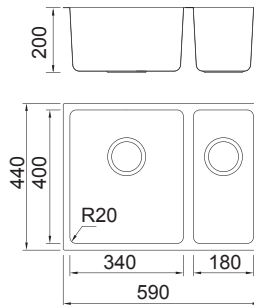

**UP0202490**

---

Supply with above accessories  
and extra top-mount brackets

**UP0201490**

---

**Grant 54**

External size: 540x440mm

Bowl size: 500x400mm

External size: 660x440mm

Bowl size: 620x400mm

Depth: 220mm

Radius: 20mm

Package: 5pcs

Supply with valve & pipe and undermount brackets

**UP0202660**

Supply with above accessories and extra top-mount brackets

## Grant 82

External size: 860x440mm

Bowl size: 820x400mm

Depth: 240mm

Radius: 20mm

Package: 5pcs

Supply with valve & pipe and undermount brackets

**UP0202820**

## Grant 59

External size: 590x440mm

Bowl size: 340x400/180x400mm

Depth: 200mm

Radius: 20mm

Package: 1pc

Supply with valve & pipe and undermount brackets

**UP0202590**