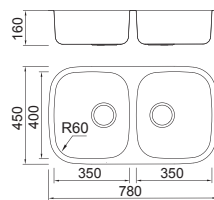

## Lake 58

External size: 580x450mm

Bowl size: 340x400/170x300mm

Depth: 185/120mm

Radius: 60mm

Package: 5pcs

---

Supply with valve & pipe and  
undermount brackets

## Lake 59

External size: 590x450mm

Bowl size: 340x400/170x300mm

Depth: 185/120mm

Radius: 60mm

Package: 5pcs

---

Supply with valve & pipe and  
undermount brackets

**UP0102590**

---

Supply with above accessories  
and extra top-mount brackets

**UP0101590**

---

**Lake 75**

External size: 750x440mm

Bowl size: 340x400mm-2

External size: 780x450mm

Bowl size: 350x400mm-2

Depth: 160mm

Radius: 60mm

Package: 5pcs

Supply with valve & pipe and  
undermount brackets

**UP0102780**

Supply with above accessories  
and extra top-mount brackets