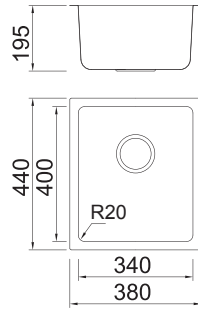

## Grant 38

External size: 380x440mm

Bowl size: 340x400mm

Depth: 195mm

Radius: 20mm

Package: 5pcs

---

Supply with valve & pipe and  
undermount brackets

## Grant 44

External size: 440x440mm

Bowl size: 400x400mm

Depth: 200mm

Radius: 20mm

Package: 5pcs

---

Supply with valve & pipe and  
undermount brackets

**UP0202490**

---

Supply with above accessories  
and extra top-mount brackets

**UP0201490**

---

**Grant 54**

External size: 540x440mm

Bowl size: 500x400mm

External size: 660x440mm

Bowl size: 620x400mm

Depth: 220mm

Radius: 20mm

Package: 5pcs

Supply with valve & pipe and undermount brackets

**UP0202660**

Supply with above accessories and extra top-mount brackets