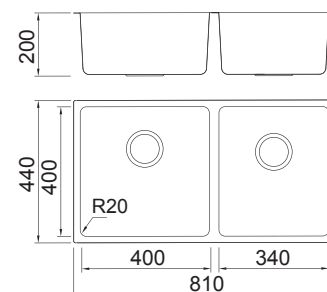

Grant 81

External size: 810x440mm

Bowl size: 400x400/340x400mm

Depth: 200mm

Radius: 20mm

Package: 1pc

Supply with valve & pipe and
undermount brackets

UP0202810

Supply with above accessories
and extra top-mount brackets

UP0201810