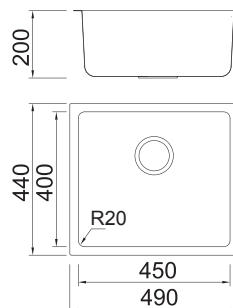

## Grant 44

External size: 440x440mm

Bowl size: 400x400mm

Depth: 200mm

Radius: 20mm

Package: 5pcs

---

Supply with valve & pipe and  
undermount brackets

## Grant 49

External size: 490x440mm

Bowl size: 450x400mm

Depth: 200mm

Radius: 20mm

Package: 5pcs

---

Supply with valve & pipe and  
undermount brackets

**UP0202490**

---

Supply with above accessories  
and extra top-mount brackets

**UP0201490**

---

**Grant 54**

External size: 540x440mm

Bowl size: 500x400mm

External size: 660x440mm

Bowl size: 620x400mm

Depth: 220mm

Radius: 20mm

Package: 5pcs

Supply with valve & pipe and undermount brackets

**UP0202660**

Supply with above accessories and extra top-mount brackets