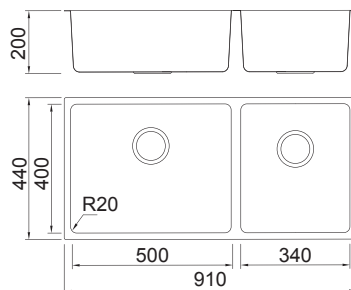

## Grant 87

External size: 870x440mm

Bowl size: 400x400mm-2

Depth: 200mm

Radius: 20mm

Package: 1pc

---

Supply with valve & pipe and  
undermount brackets

## Grant 91

External size: 910x440mm

Bowl size: 500x400/340x400mm

Depth: 200mm

Radius: 20mm

Package: 1pc

---

Supply with valve & pipe and  
undermount brackets

# Lake

The Lake series offers a perfect combination of high-end quality, modern, fashionable, functional and the practical.

**Lake 39**

External size: 390x450mm

Bowl size: 340x400mm

Depth: 185mm

Radius: 60mm