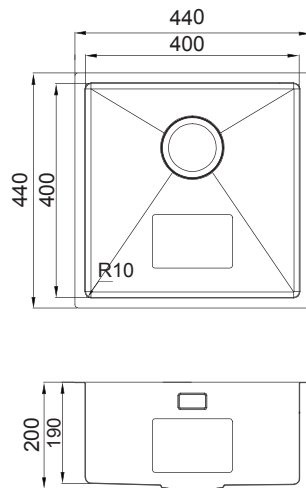

## Lake 59

External size: 590x450mm

Bowl size: 340x400/170x300mm

Depth: 185/120mm

Radius: 60mm

Package: 5pcs

---

Supply with valve & pipe and  
undermount brackets

**UP0102590**

---

Supply with above accessories  
and extra top-mount brackets

**UP0101590**

---

**Lake 75**

External size: 750x440mm

Bowl size: 340x400mm-2

External size: 780x450mm

Bowl size: 350x400mm-2

Depth: 160mm

Radius: 60mm

Package: 5pcs

Supply with valve & pipe and  
undermount brackets

**UP0102780**

Supply with above accessories  
and extra top-mount brackets

# Box

Experience the charm of authenticity and elevate your home with our handcrafted sinks, where each piece tells a unique story of craftsmanship and style.

**Box 44**

External size: 440x440mm

Bowl size: 400x400mm