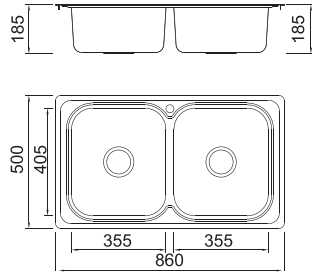

## Muster 80

External size: 800x435mm

Bowl size: 405x355/280x315mm

Depth: 210mm

Package: 1pc

Supply with valve & pipe and  
topmount brackets

**UP0301800**

## Muster 81

External size: 800x440mm

Bowl size: 345x365mm-2

Depth: 155mm

Package: 1pc

Supply with valve & pipe and  
topmount brackets

**UP0301810**

## Muster 82

External size: 820x500mm

Bowl size: 355x405mm-2

Depth: 185mm

Package: 1pc

Supply with valve & pipe and  
topmount brackets

**UP0301820**

## Muster 86

External size: 860x500mm

Bowl size: 355x405mm-2

Depth: 185mm

Package: 1pc

---

Supply with valve & pipe and  
topmount brackets

**UP0301860**