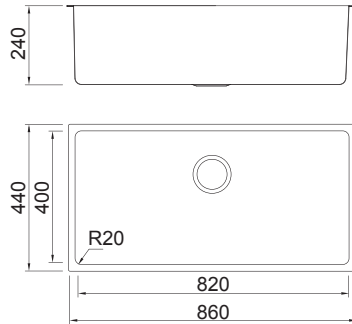

**UP0202490**

---

Supply with above accessories  
and extra top-mount brackets

**UP0201490**

---

**Grant 54**

External size: 540x440mm

Bowl size: 500x400mm

External size: 660x440mm

Bowl size: 620x400mm

Depth: 220mm

Radius: 20mm

Package: 5pcs

Supply with valve & pipe and undermount brackets

**UP0202660**

Supply with above accessories and extra top-mount brackets

**UP0201660**

**Grant 76**

External size: 760x440mm

Bowl size: 720x400mm

Depth: 240mm

Radius: 20mm

Package: 5pcs

Supply with valve & pipe and undermount brackets

## Grant 82

External size: 860x440mm

Bowl size: 820x400mm

Depth: 240mm

Radius: 20mm

Package: 5pcs

Supply with valve & pipe and undermount brackets

**UP0202820**