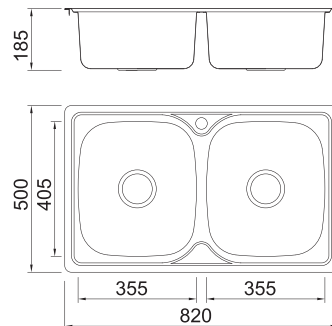

## Muster 76

External size: 760x460mm

Bowl size: 315x375mm-2

Depth: 180mm

Package: 1pc

Supply with valve & pipe and  
topmount brackets

**UP0301760**

## Muster 80

External size: 800x435mm

Bowl size: 405x355/280x315mm

Depth: 210mm

Package: 1pc

Supply with valve & pipe and  
topmount brackets

**UP0301800**

## Muster 81

External size: 800x440mm

Bowl size: 345x365mm-2

Depth: 155mm

Package: 1pc

Supply with valve & pipe and  
topmount brackets

**UP0301810**

## Muster 82

External size: 820x500mm

Bowl size: 355x405mm-2

Depth: 185mm

Package: 1pc

Supply with valve & pipe and  
topmount brackets

**UP0301820**