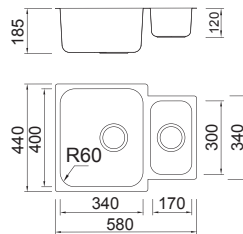

**UP0102450**

---

Supply with above accessories  
and extra top-mount brackets

**UP0101450**

---

**Lake 50**

External size: 500x450mm

Bowl size: 450x400mm

## Lake 55

External size: 550x450mm

Bowl size: 500x400mm

Depth: 200mm

Radius: 60mm

Package: 5pcs

---

Supply with valve & pipe and  
undermount brackets

## Lake 58

External size: 580x450mm

Bowl size: 340x400/170x300mm

Depth: 185/120mm

Radius: 60mm

Package: 5pcs

---

Supply with valve & pipe and  
undermount brackets

## Lake 59

External size: 590x450mm

Bowl size: 340x400/170x300mm

Depth: 185/120mm

Radius: 60mm

Package: 5pcs

---

Supply with valve & pipe and  
undermount brackets