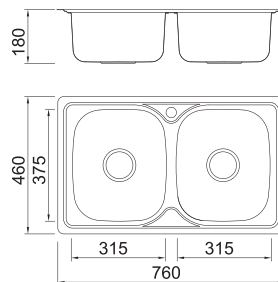

## Muster 57

External size: 570x460mm

Bowl size: 500x390mm

Depth: 200mm

Package: 5pcs

Supply with valve & pipe and  
topmount brackets

**UP0301570**

## Muster 60

External size: 600x500mm

Bowl size: 520x430mm

Depth: 240mm

Package: 5pcs

Supply with valve & pipe and  
topmount brackets

**UP0301600**

## Muster 61

External size: 615x415mm

Bowl size: 535x290mm

Depth: 160mm

Package: 5pcs

Supply with valve & pipe and  
topmount brackets

**UP0301615**

## Muster 76

External size: 760x460mm

Bowl size: 315x375mm-2

Depth: 180mm

Package: 1pc

Supply with valve & pipe and  
topmount brackets

**UP0301760**