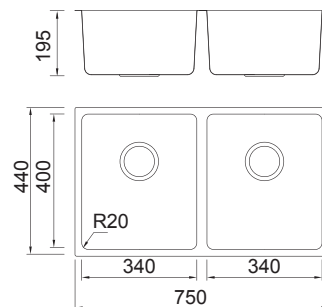

## Grant 59

External size: 590x440mm

Bowl size: 340x400/180x400mm

Depth: 200mm

Radius: 20mm

Package: 1pc

Supply with valve & pipe and undermount brackets

**UP0202590**

## Grant 65

External size: 650x440mm

Bowl size: 400x400/180x400mm

Depth: 200mm

Radius: 20mm

Package: 1pc

Supply with valve & pipe and undermount brackets

**UP0202650**

Supply with above accessories and extra top-mount brackets

**UP0201650**

**Grant 70**

External size: 700x440mm

Bowl size: 450x400/180x400mm

Depth: 200mm

Radius: 20mm

Package: 1pc

Supply with valve & pipe and  
undermount brackets

**UP0202700**

Supply with above accessories  
and extra top-mount brackets

**UP0201700**

**Grant 75**

External size: 750x440mm

Bowl size: 340x400mm-2

Depth: 195mm