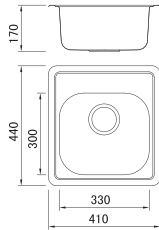

External size: 540x440mm

Bowl size: 500x400mm

Depth: 200mm

Radius: 10mm

Package: 1pc

Supply with valve & pipe and  
undermount brackets

**UC0102540**

Supply with above accessories  
and extra top-mount brackets

**UC0101540**

**Box 74**

External size: 740x440mm

Bowl size: 700x400mm

Depth: 200mm

Radius: 10mm

Package: 1pc

Supply with valve & pipe and  
undermount brackets

## Box 86

External size: 860x440mm

Bowl size: 400x400mm-2

Depth: 200mm

Radius: 10mm

Package: 1pc

---

Supply with valve & pipe and  
undermount brackets

## Muster 41

External size: 410x440mm

Bowl size: 330x300mm

Depth: 170mm

Package: 5pcs

Supply with valve & pipe and  
topmount brackets

**UP0301410**