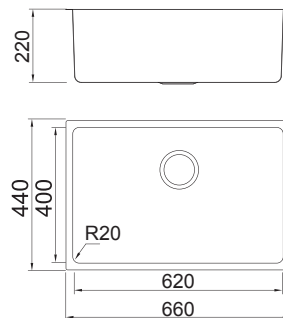

## Grant 49

External size: 490x440mm

Bowl size: 450x400mm

Depth: 200mm

Radius: 20mm

Package: 5pcs

---

Supply with valve & pipe and  
undermount brackets

**UP0202490**

---

Supply with above accessories  
and extra top-mount brackets

**UP0201490**

---

**Grant 54**

External size: 540x440mm

Bowl size: 500x400mm

External size: 660x440mm

Bowl size: 620x400mm

Depth: 220mm

Radius: 20mm

Package: 5pcs

Supply with valve & pipe and undermount brackets

**UP0202660**

Supply with above accessories and extra top-mount brackets

**UP0201660**

**Grant 76**

External size: 760x440mm

Bowl size: 720x400mm

Depth: 240mm

Radius: 20mm

Package: 5pcs

Supply with valve & pipe and undermount brackets