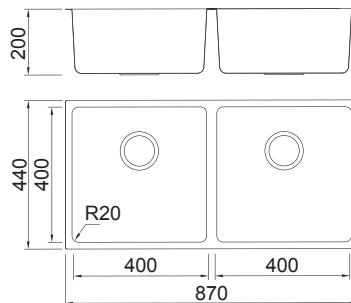

Supply with valve & pipe and  
undermount brackets

**UP0202700**

Supply with above accessories  
and extra top-mount brackets

**UP0201700**

**Grant 75**

External size: 750x440mm

Bowl size: 340x400mm-2

Depth: 195mm

Bowl size: 400x400/340x400mm

Depth: 200mm

Radius: 20mm

Package: 1pc

Supply with valve & pipe and  
undermount brackets

**UP0202810**

Supply with above accessories  
and extra top-mount brackets

**UP0201810**

## Grant 86

External size: 860x440mm

Bowl size: 450x400/340x400mm

Depth: 200mm

Radius: 20mm

Package: 1pc

---

Supply with valve & pipe and  
undermount brackets

## Grant 87

External size: 870x440mm

Bowl size: 400x400mm-2

Depth: 200mm

Radius: 20mm

Package: 1pc

---

Supply with valve & pipe and  
undermount brackets